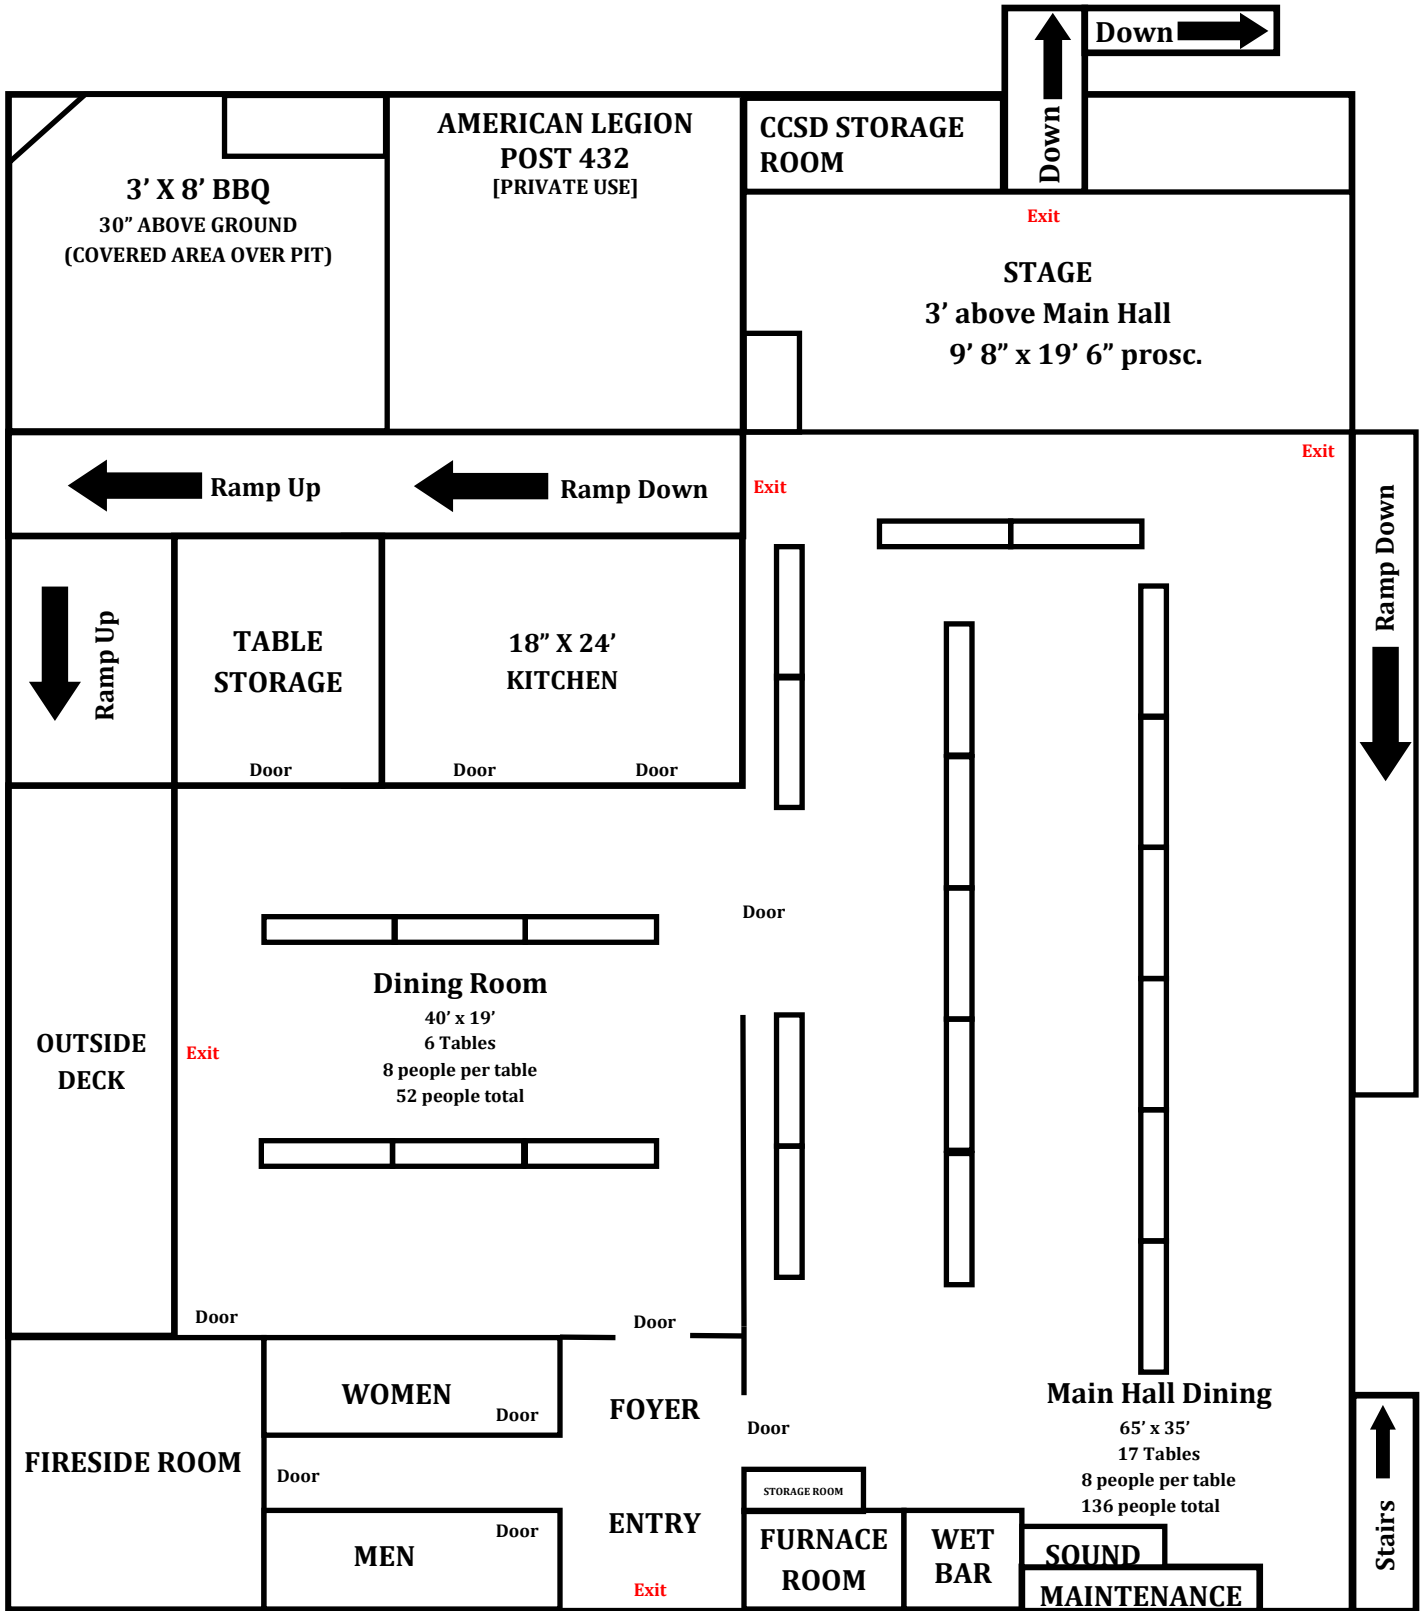

Cambria Veterans' Memorial Hall Floor Plan

Dinner/Dance/Wedding
200 Maximum Capacity for Feeding

Must maintain a minimum 4'
clearance around all exits